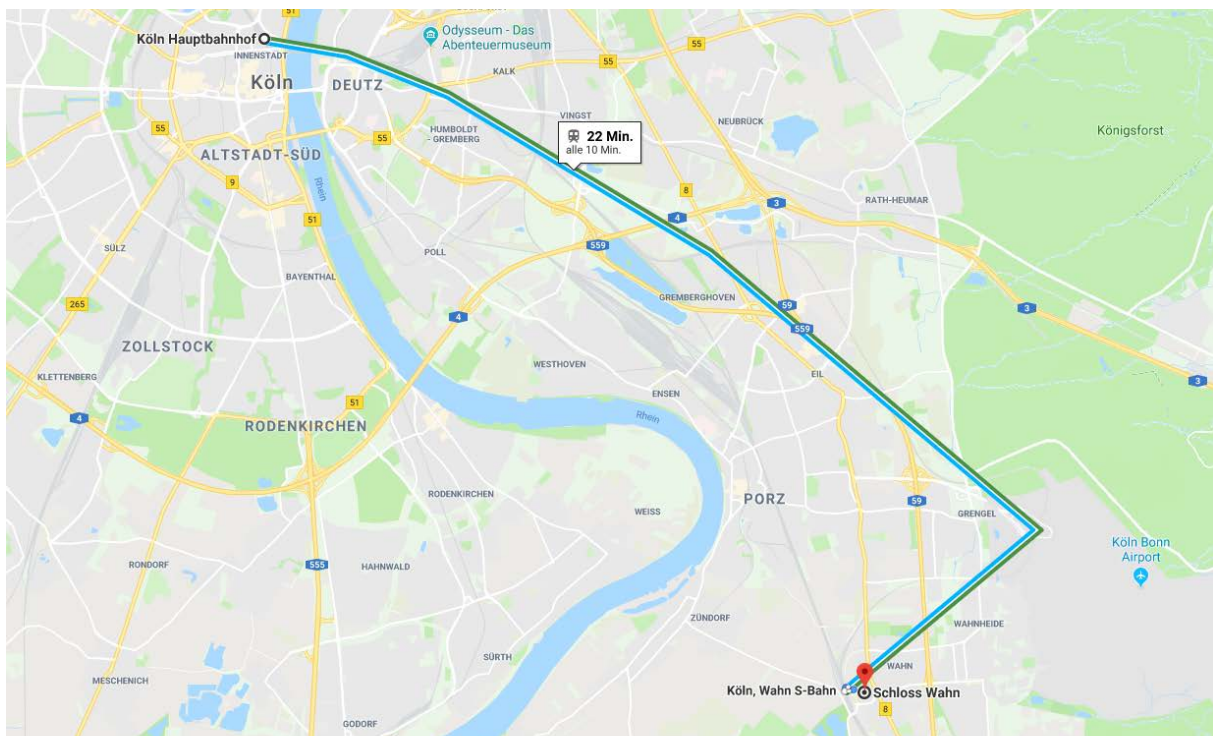

Venue: Schloss Wahn (Burgallee 2, 51147 Cologne)

Train station ↔ Conference Venue Schloss Wahn [🚶 ~ 05', 400 m]

Cologne, Wahn S-Bahn ↔ Burgallee 2

Conference Venue ↔ Dinner location Gut Eltzhof [🚶 ~ 05', 300 m]

Burgallee 2 ↔ Sankt-Sebastianus-Str. 10

Dinner location ↔ Hotel Garni Geisler [🚶 ~ 05', 300 m]

Sankt-Sebastianus-Str. 10 ↔ Frankfurter Str. 172/174

Hotel Garni Geisler ↔ Conference Venue Schloß Wahn [🚶 ~ 10', 600 m]

If you use normal buses and trams for traveling through the city of Cologne, you can choose between tickets for short trips and long distances (1b) dependent on the number of stations.

	Single ticket	Four tickets (4 journey ticket)
Short trip* (boarding + 4)	Ticket K 2,00 €	Ticket K 8,00 €
Long distance (for reaching the Conference Venue)	Ticket 1b 3,00 €	Ticket 1b 12,00 €

Reaching the Conference Venue (Schloss Wahn)

1.) From Cologne Bonn Airport

Take S-Bahn **S19 (Hennef/Sieg)** at Cologne Bonn Airport and travel *one* station to Cologne, Wahn S-Bahn (every 20')

2.) From Cologne main station