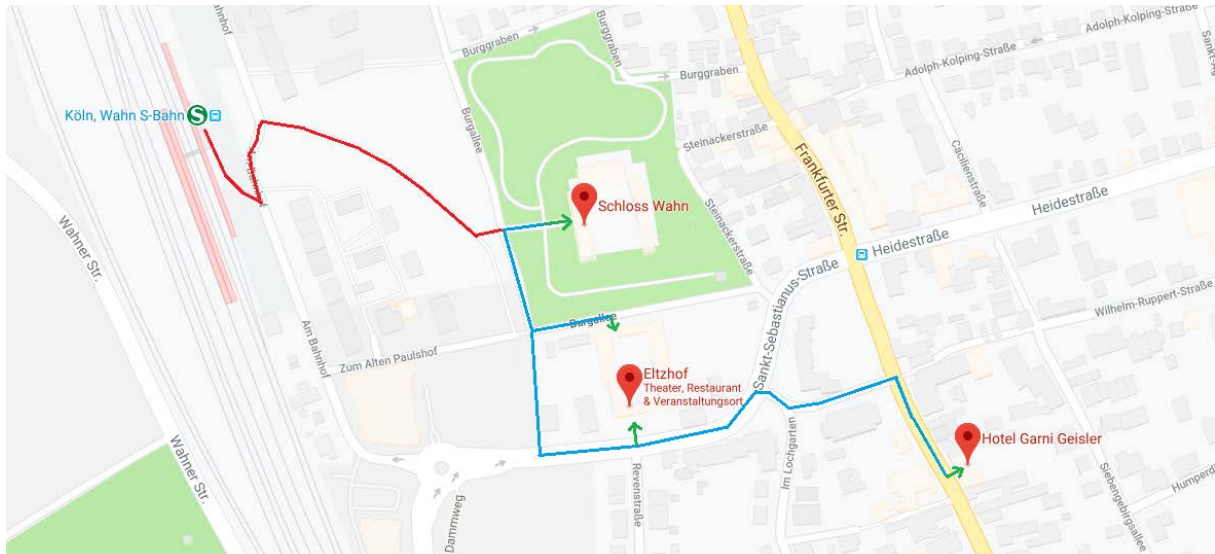

Venue: Schloss Wahn (Burgallee 2, 51147 Cologne)

Train station ↔ Conference Venue Schloss Wahn [🚶 ~ 05', 400 m]

Cologne, Wahn S-Bahn ↔ Burgallee 2

Conference Venue ↔ Dinner location Gut Eltzhof [🚶 ~ 05', 300 m]

Burgallee 2 ↔ Sankt-Sebastianus-Str. 10

Dinner location ↔ Hotel Garni Geisler [🚶 ~ 05', 300 m]

Sankt-Sebastianus-Str. 10 ↔ Frankfurter Str. 172/174

Hotel Garni Geisler ↔ Conference Venue Schloß Wahn [🚶 ~ 10', 600 m]

Reaching the Conference Venue (Schloss Wahn)

1.) From Cologne Bonn Airport

Take S-Bahn **S19 (Hennef/Sieg)** at Cologne Bonn Airport and travel *one* station to Cologne, Wahn S-Bahn (every 20')

2.) From Cologne main station

Take S-Bahn **S19 (Hennef/Sieg)** or **S12 (Au/Sieg)** at Cologne main station and travel *five** or *six*** stations to Cologne, Wahn S-Bahn (every 10')

* **S19**: Cologne (C.) Messe/Deutz – C. Trimbornstr. – C. Frankfurter Straße – C. /Bonn Flughafen – C., Wahn S-Bahn