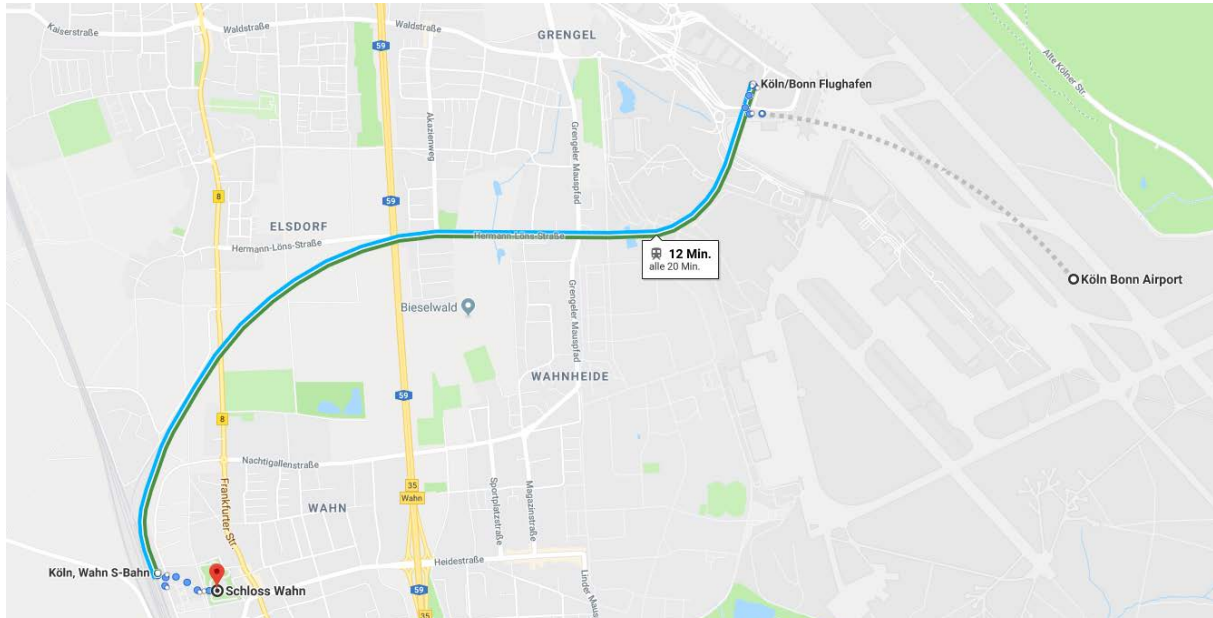

Reaching the Conference Venue (Schloss Wahn)

1.) From Cologne Bonn Airport

Take S-Bahn **S19 (Hennef/Sieg)** at Cologne Bonn Airport and travel *one* station to Cologne, Wahn S-Bahn (every 20')